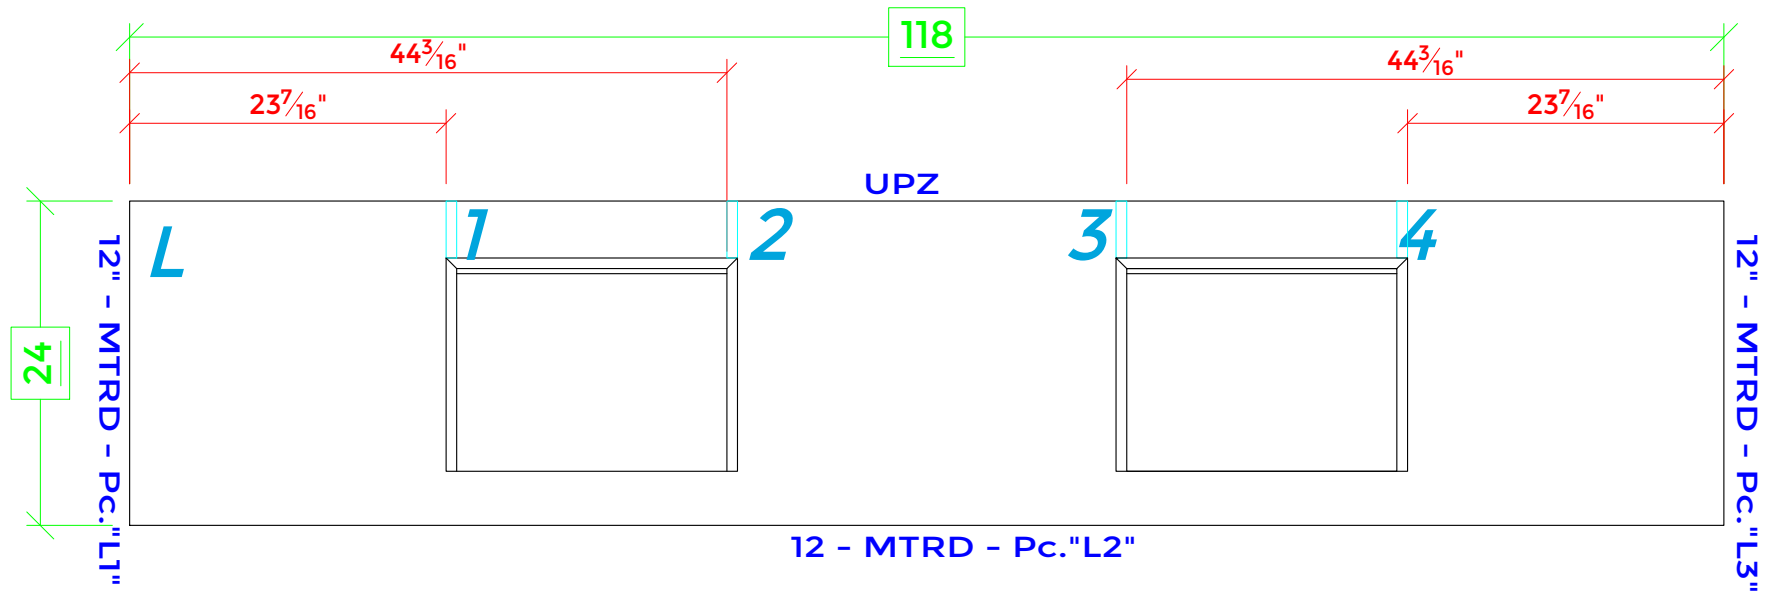

Underside View

Adhere 1-4 to bottom of Pc. L

2nd Operation