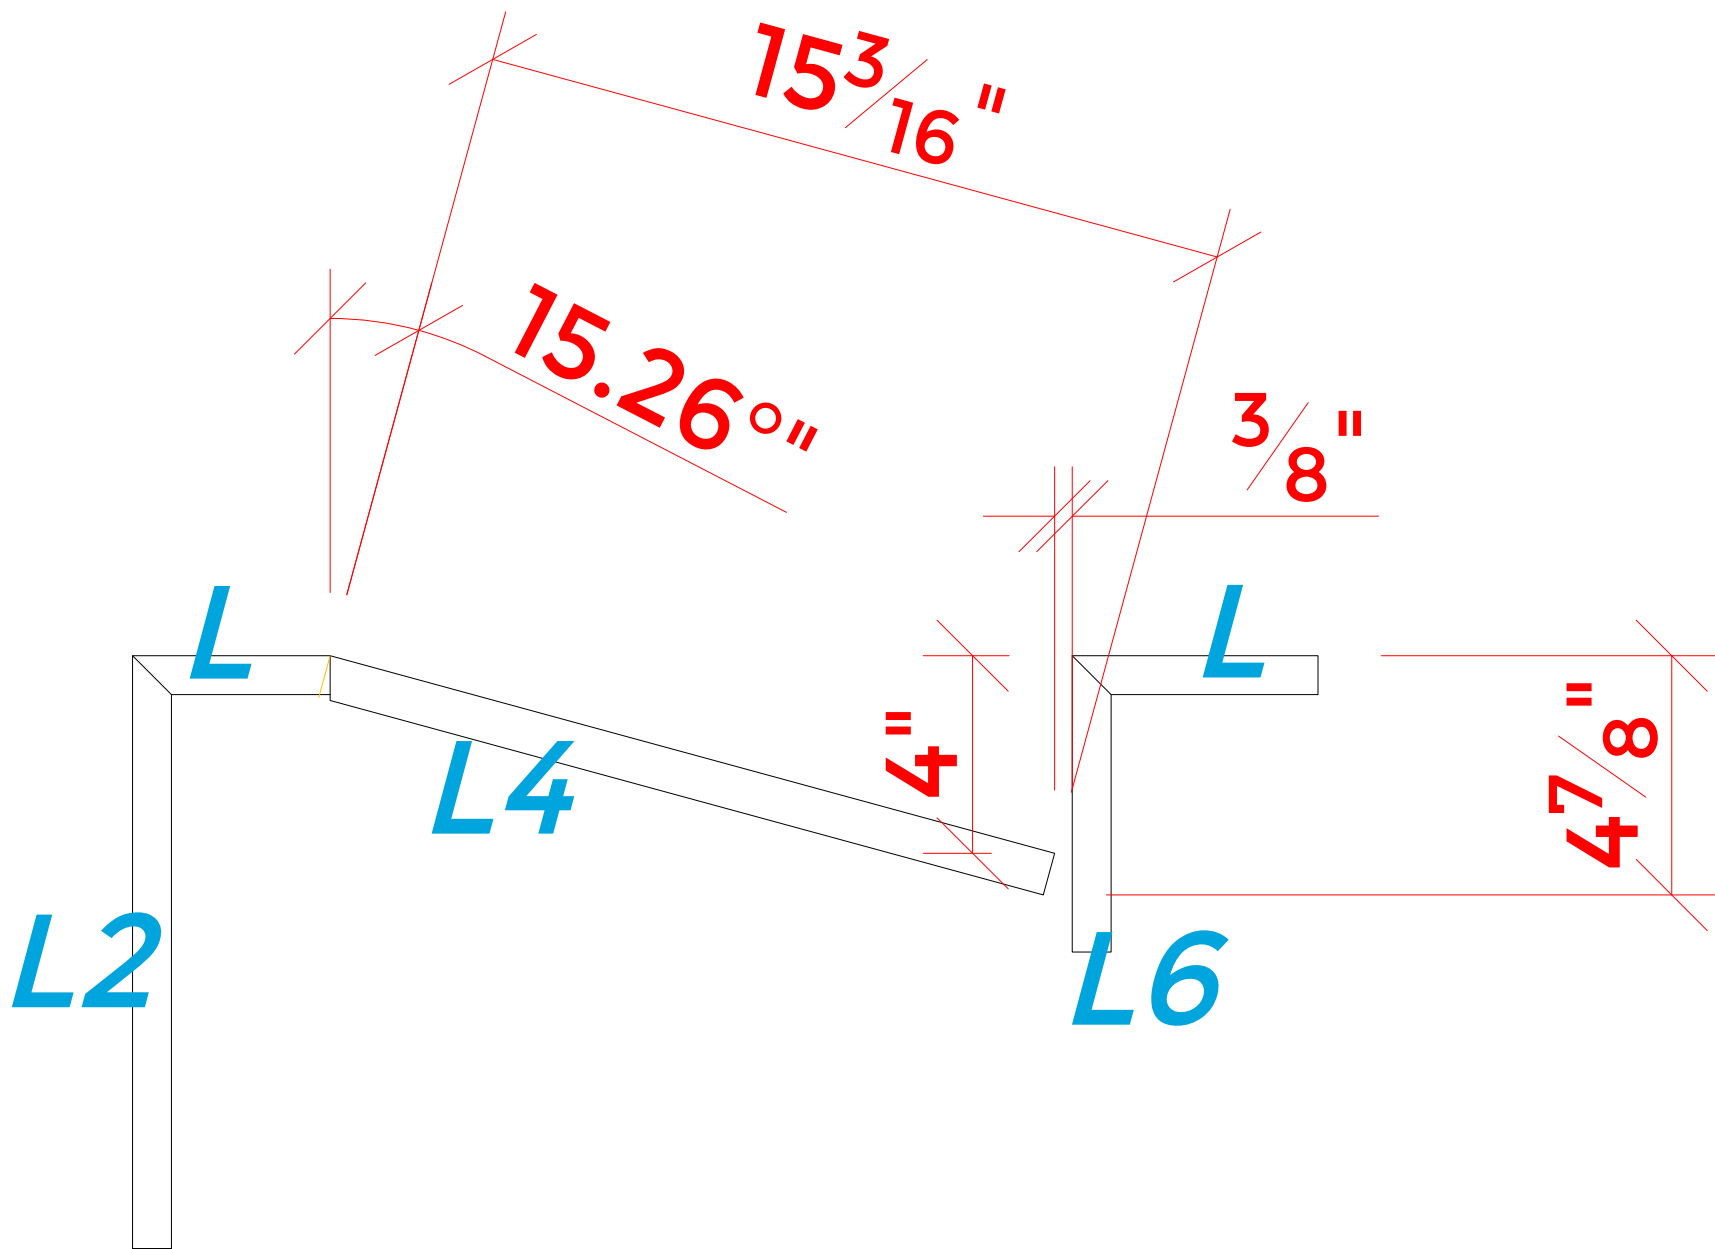

# Cambria is not to be used as the water catch

See Washplane Assembly, 2nd Operation and Installation Details

See Washplate Assembly & 2nd Operation

# Washplate Assembly

CAMBRIA®

SOP 9.3.3 Installation Guidelines for Cambria  
([Hyperlink](#))

# Underside View

## Adhere 1-4 to bottom of Pc. L

*2nd Operation*