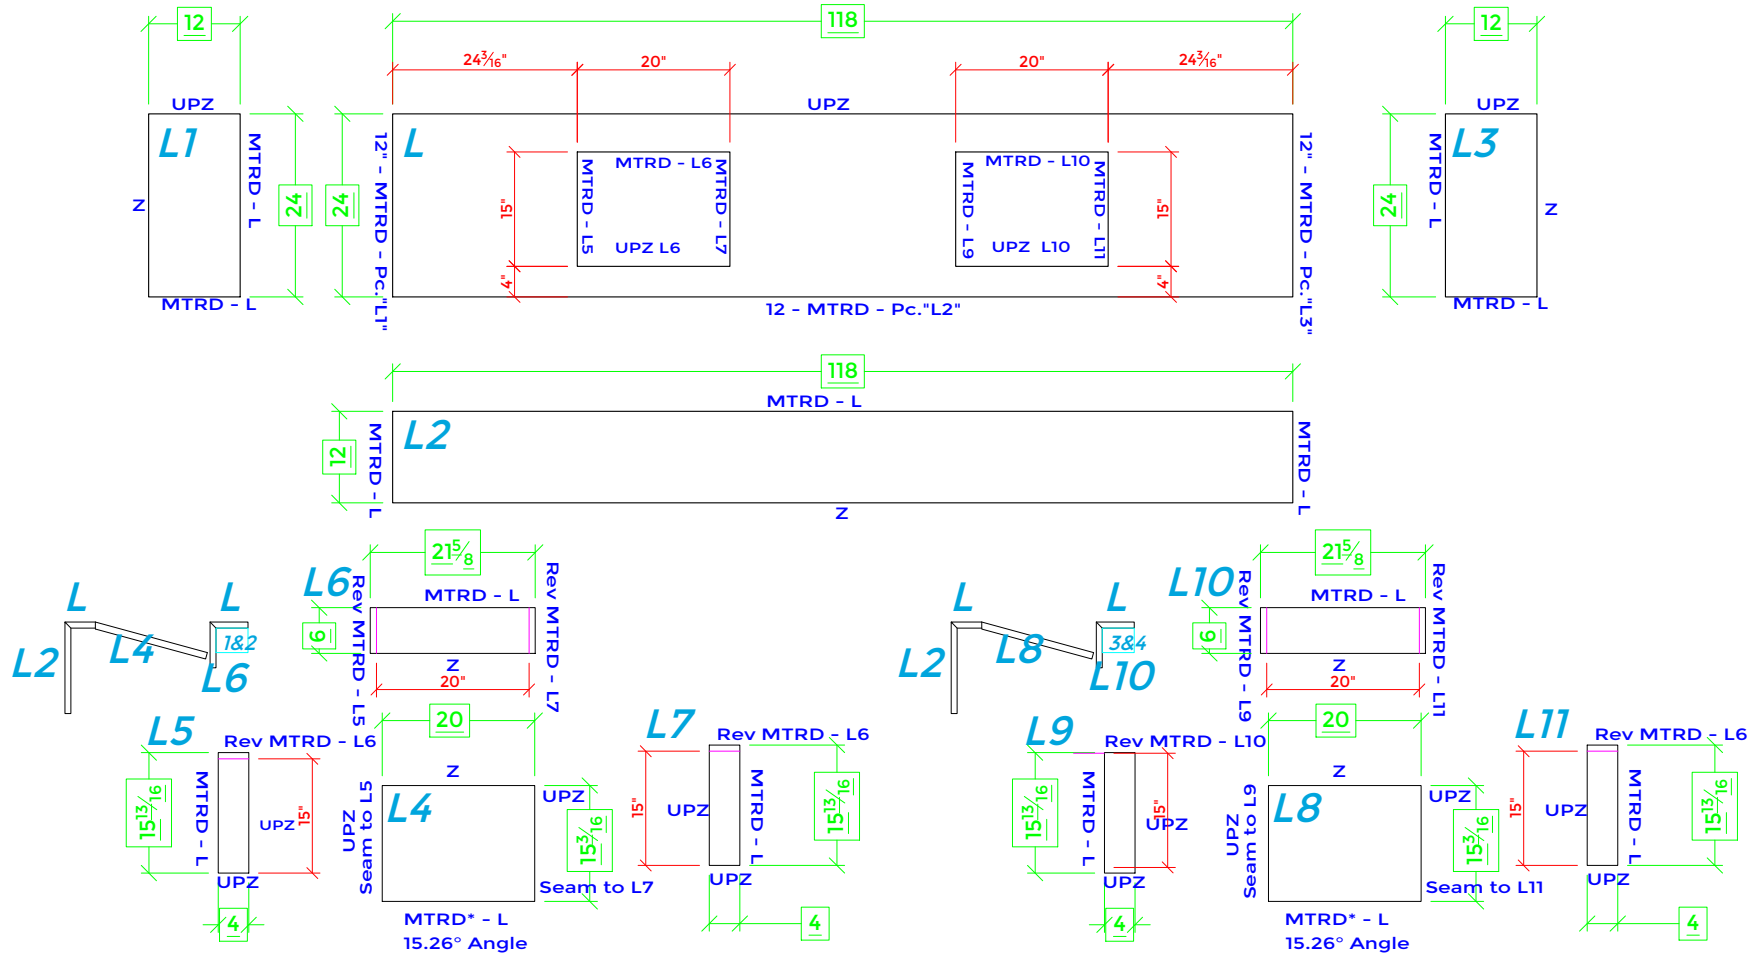

# Cambria is not to be used as the water catch

See Washplane Assembly, 2nd Operation and Installation Details

See Washplate Assembly & 2nd Operation

# Washplate Assembly

CAMBRIA®

SOP 9.3.3 Installation Guidelines for Cambria  
([Hyperlink](#))

# Underside View

## Adhere 1-4 to bottom of Pc. L

*2nd Operation*